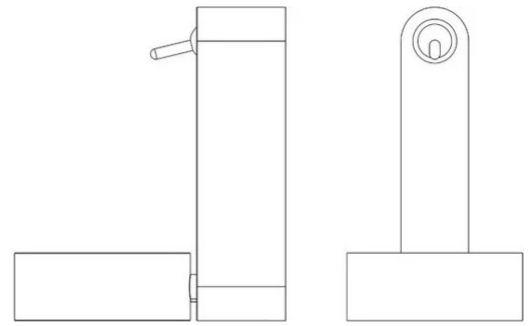

Toggle

Neil Poulton

colors

Typology Wall
Utilisation Indoor

230V 4.5 W 700 lm

direct light

Toggle is made of die-cast aluminium painted with a satin polycarbonate diffuser. LED light source and built-in power supply.

Family	Toggle
Typology	Wall
Utilisation	Indoor

Dimensions

Height	17,1 cm
Profondità	14,8 cm
Diameter	9,6 cm
Weight	0.7 Kg

Materials

Structure	aluminium	Diffuser	polycarbonate
Elementi	aluminium		

Voltage	230V	Watt	4.5 W
Dimming	No dimmable	Lumen	700 lm
		CRI	>80
		CCT	2700 K
		Energy class	E