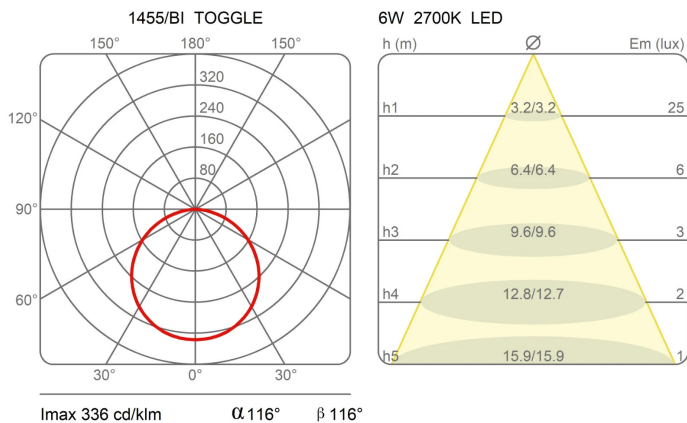

Certifications

Photometric curves