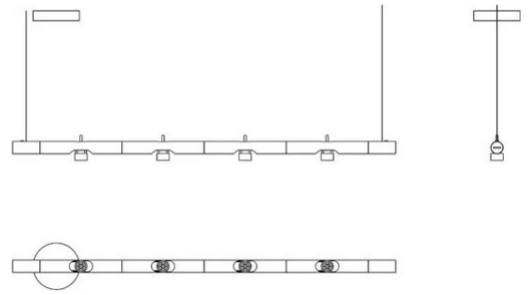

Modular hanging lamp. Painted aluminium structure with 4 adjustable and directional spots with integrated LED light source. Electronic drivers into the box fixed at the ceiling. Also available the joint of connection for the combination of more modules (code 30869).

Interchangeable lens 10° - 40° (on request).

Award

Family	Calabrone
Typology	Pendant
Utilisation	Indoor

Dimensions

Profondità	7,5 cm
Lunghezza	133 cm
Diameter	4,5 cm
Power supply cable length	400 cm
Weight	3.5 Kg

Materials

Structure	aluminium	Diffuser	polycarbonate
Canopy	aluminium		

Voltage	230V	4 X Watt	9 W
Power unit	Included	Lumen	1224 lm (4896 lm)
Mounting Power Supply	External	CRI	>80
Power supply	Electronic power supply	CCT	3000 K
Dimming	Push Dali2	Energy class	