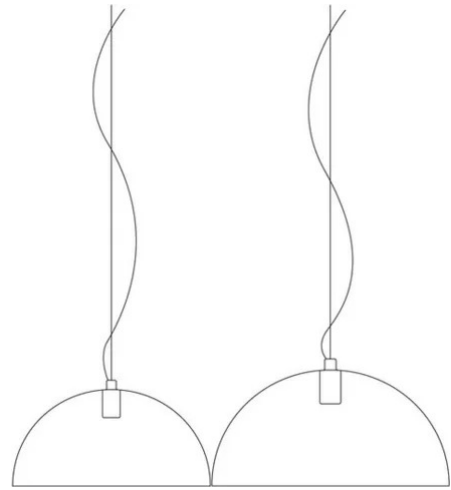

# Bubbles

Ø 55 cm

Emiliana Martinelli

Elio Martinelli

colors

Typology      Pendant  
Utilisation    Indoor

230V 15 W E27

diffuse light

Hanging lamp diffused light. Colour methacrylate diffuser. Chromed metal support. For Led bulb.

Family Bubbles  
Typology Pendant  
Utilisation Indoor

---

**Dimensions**

Diameter 55 cm  
Power supply cable length 400 cm  
Weight 3 Kg

---

**Materials**

Diffuser methacrylate Canopy aluminium

---

Voltage 230V  
Non dimmable

---

**Certifications**

**Colour variant code**