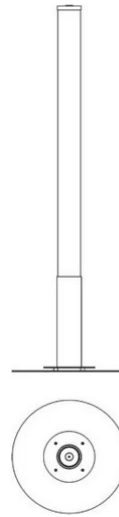

# Pistillo

Emiliana Martinelli

colors

Typology Floor  
Utilisation External

230V 104 W 5370 lm

diffuse light

Outdoor standing lamp diffuser light, white opal methacrylate, for LED light source, RGB or white. Stainless steel base to fix on the floor with screws Ø 30cm. Complete of electronic driver dimmable inside the body lamp. With remote control. Base Ø 60cm of stainless steel to fix to the base of the lamp to lay on the floor with the possibility to move it (on request), with cable 3 mt and plug.

Degree of protection: IP65 device - IP44 plug

Family	Pistillo
Typology	Floor
Utilisation	External

**Dimensions**

Height	190 cm
Diameter	12 - 30 (base) cm
Power supply cable length	500 cm
Weight	6 Kg

**Materials**

Structure	polyethylene	Diffuser	polyethylene
Base	stainless steel	Elementi	polyethylene

Voltage	230V	Watt	104 W
Power unit	Included	Lumen	5370 lm
Mounting Power Supply	Indoor	CRI	>80
Power supply	Electronic dimmable power supply	Duration	50000 h
Dimming	Remote control	CCT	3000 K
		Energy class	F