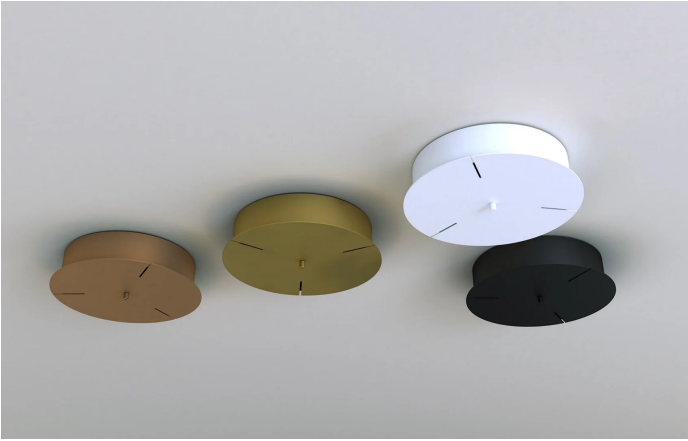

Canopy Lunaop/Lunaop Slim

75 W - non dimmable

Emiliana Martinelli

colors

Typology Ceiling
Utilisation Indoor

230V

Aluminium canopy, available in different colours, including the driver (75W max).

Non-dimmable driver.

The provided cables support and supply power to the luminaire.

A 75W driver can pilot 1 of the compositions:

- 1 x 40001
- 1 x 40002

Family	Canopy Lunaop/Lunaop Slim
Typology	Ceiling
Utilisation	Indoor

Dimensions

Height	5,35 cm
Diameter	23 cm
Weight	0.75 Kg

Materials

Structure	aluminium
-----------	-----------

Voltage	230V
Power unit	Included
Mounting Power Supply	Indoor
Power supply	Electronic power supply
Dimming	No dimmable

40004/BM

Bronze
Textured

40004/OV

Vintage
Brass

Gallery

Accessories

40204.1

Tuya WiFi device for dimming