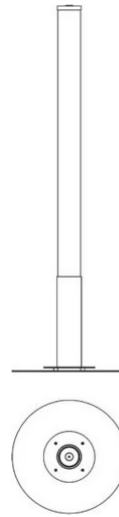

Pistillo

Emiliana Martinelli

colors

Typology Floor
Utilisation External

230V 114 W

diffuse light

Outdoor standing lamp diffuser light, white opal methacrylate, for LED light source, RGB or white. Stainless steel base to fix on the floor with screws \varnothing 30cm. Complete of electronic driver dimmable inside the body lamp. With remote control. Base \varnothing 60cm of stainless steel to fix to the base of the lamp to lay on the floor with the possibility to move it (on request), with cable 3 mt and plug.

Degree of protection: IP65 device - IP44 plug

Family Pistillo
 Typology Floor
 Utilisation External

Dimensions

Height 190 cm
 Diameter 12 - 30 (base) cm
 Power supply cable length 500 cm
 Weight 6 Kg

Materials

Structure	polyethylene	Diffuser	polyethylene
Base	stainless steel	Elementi	polyethylene

Voltage	230V	Watt	114 W
Power unit	Included	Lumen	
Mounting Power Supply	Indoor	Duration	50000 h
Power supply	Electronic dimmable power supply		
Dimming	Remote control		