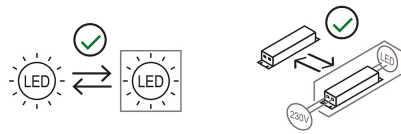

Certifications