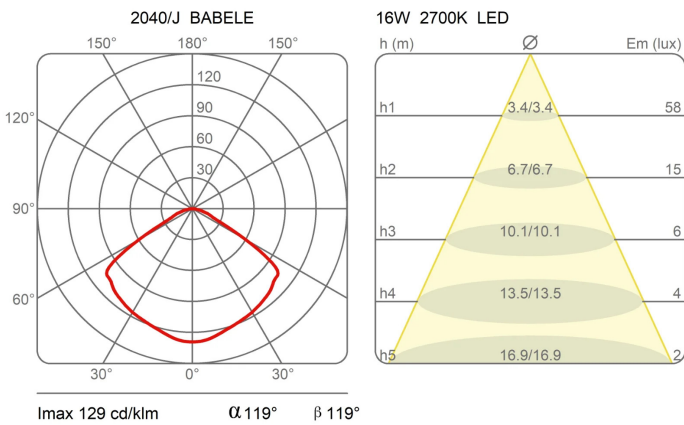

Family	Babele
Typology	Pendant
Utilisation	Indoor

Dimensions

Height	26 cm
Diameter	40 cm
Power supply cable length	400 cm
Weight	2.5 Kg

Materials

Structure	aluminium	Canopy	abs
-----------	-----------	--------	-----

Voltage	230V
---------	------

Certifications

EcoLabel

Photometric curves

Colour variant code

2040/J

Micaceous

Gallery