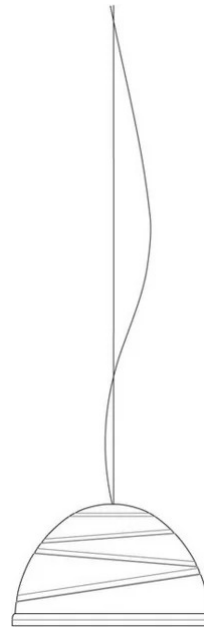

Babele

Ø 40 cm

Marc Sadler

colors

Typology Pendant
Utilisation Indoor

230V 15 W E27

direct light

diffuse light

Hanging lamp for direct light in turned aluminium and painted externally with different shades of micaceous color, golden inside. Suspended with steel cables, produced in 3 diameters: Ø 40cm, Ø 65cm and Ø 92cm.

Designed by Marc Sadler in 2005 for Martinelli Luce, the surface of the lamp is characterized by circular ribs of different diameters arranged in almost parallel planes to describe a path: the path of man towards the infinite light and truth as opposed to the boring life. Babele has a strong personality, which attracts attention, able to fill the space.

Family	Babele
Typology	Pendant
Utilisation	Indoor

Dimensions

Height	26 cm
Diameter	40 cm
Power supply cable length	400 cm
Weight	2.5 Kg

Materials

Structure	aluminium	Canopy	abs
-----------	-----------	--------	-----