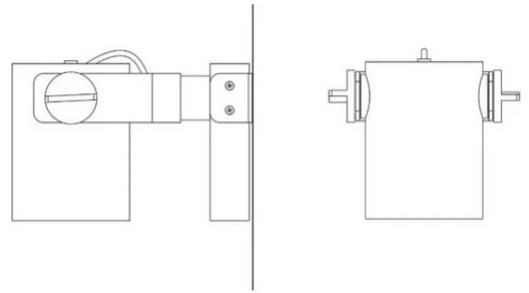

direct light

Adjustable LED projector for indoor, with support for wall mounted. LED light source with different light beams.

Structure in painted aluminium.

Electronic driver included

Family	R11
Typology	Spotlight
Utilisation	Indoor

**Dimensions**

Height	16 cm
Profondità	24 cm
Diameter	12 cm
Power supply cable length	0 cm
Weight	2.2 Kg

**Materials**

Structure	aluminium
-----------	-----------

Voltage	230V	Watt	35 W
Power unit	Included	Lumen	5040 lm
Mounting Power Supply	Indoor	CRI	>90
		Duration	50000 h
Power supply	Electronic power supply	CCT	3000 K
Non dimmable		Energy class	D