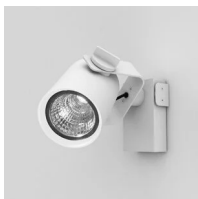

Colour variant code

1407/P/XL/26D/BI