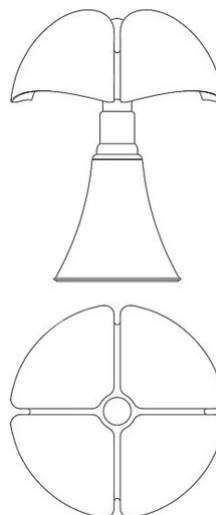

The selection has grown over time in terms of color and size, offering large, medium, and mini options. There's also a cordless version available in mini.

The new 2023 edition has a Pop yellow color and is numbered and signed by Gae Aulenti. Pipistrello Pop features a polished yellow painted aluminum frame, a stainless-steel telescope, and a white opal methacrylate diffuser. The diffuser's base, knob, and ring nut are all made of polished black painted metal.

Dimmable LED light source integrated with an electronic plug-in ballast.

**Each Pipistrello Mini has a fixed telescope; it cannot be extended.** The shape is retained, but not the mechanical movement.

Family	Minipipistrello POP
Typology	Table
Utilisation	Indoor

### Dimensions

Height	35 cm
Diameter	27 cm
Power supply cable length	45+200 cm
Weight	2.2 Kg

### Materials

Structure	aluminium stainless steel	Diffuser	methacrylate 040
Base	iron		

Voltage	230V	Watt	5.8 W
Power unit	Included	Lumen	772 lm
Mounting Power Supply	External	CRI	>80
Power supply	Electronic dimmable plug-in power supply unit	Duration	50000 h
Dimming	Touch on body	CCT	2700 K
		Energy class	E