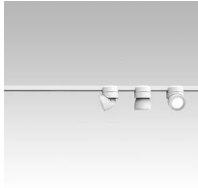

1441/38/DIM/BI