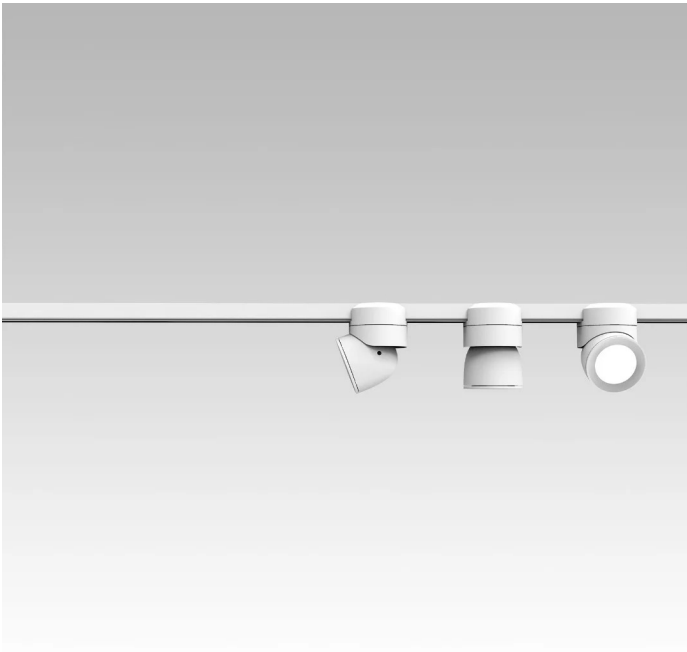

Sistema U

Medium beam - dimmable

Studio Natural

colors

Typology Spotlight
Utilisation Indoor

48V 13 W 1950 lm

direct light

U system is composed of direct-light spotlights that can be oriented thanks to a special swivel joint. It is characterized by a terminal that embraces and is magnetically connected to the electrified track. LED light source with interchangeable optics. Remote driver.

Award

Family	Sistema U
Typology	Spotlight
Utilisation	Indoor

**Dimensions**

Height	10 cm
Diameter	7 cm
Weight	0.5 Kg

**Materials**

Structure	aluminium	Diffuser	polycarbonate
-----------	-----------	----------	---------------

Colour variant code

1441/38/DIM/NE

Black

1441/38/DIM/BI

White

Gallery

Accessories

5142.1
Remote driver

522
Driver 48 V

519
Electrified track

520
Electrified track

521
Electrified track

526
Hanging cable

500X
Bluetooth device

525
Joint

524
Joint