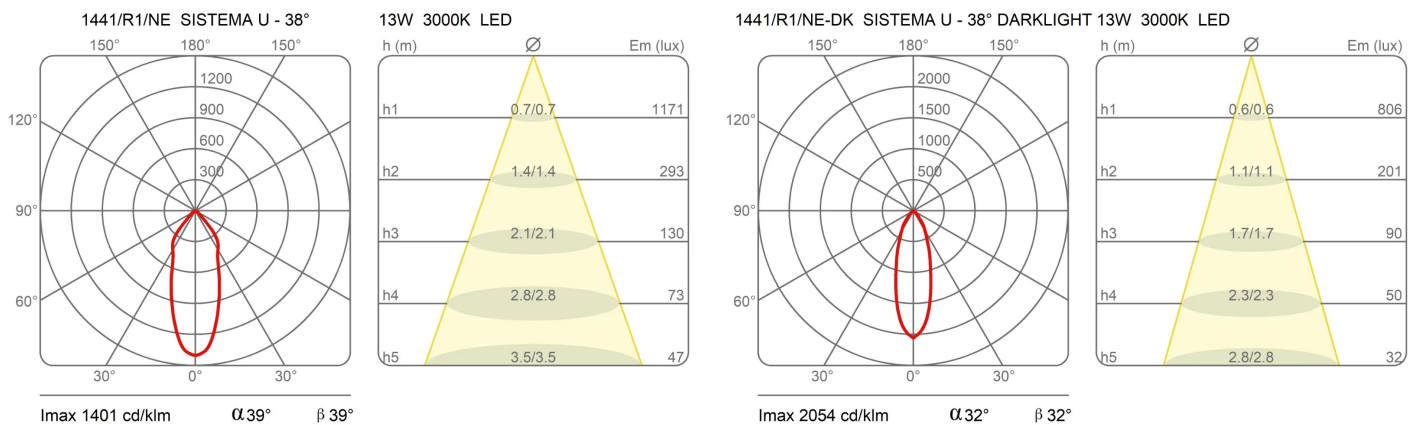

Photometric curves