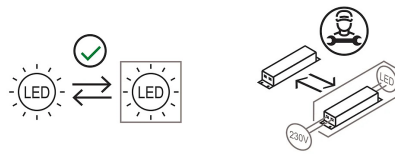

Family	Sistema U
Typology	Spotlight
Utilisation	Indoor

Dimensions

Height	10 cm
Diameter	7 cm
Weight	0.5 Kg

Materials

Structure	aluminium	Diffuser	polycarbonate

Voltage	48V	Watt	13 W
Power unit	Excluded	Lumen	1950 lm
Mounting Power Supply	External	CRI	>80
Power supply	Electronic dimmable power supply	Duration	50000 h
Dimming	Dali2	CCT	3000 K
		Energy class	D

Certifications