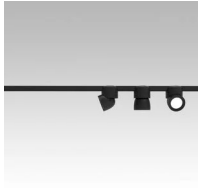

Colour variant code

1441/38/DIM/NE