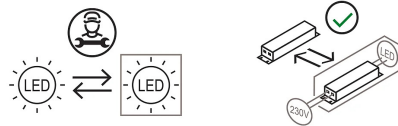

Certifications

EcoLabel