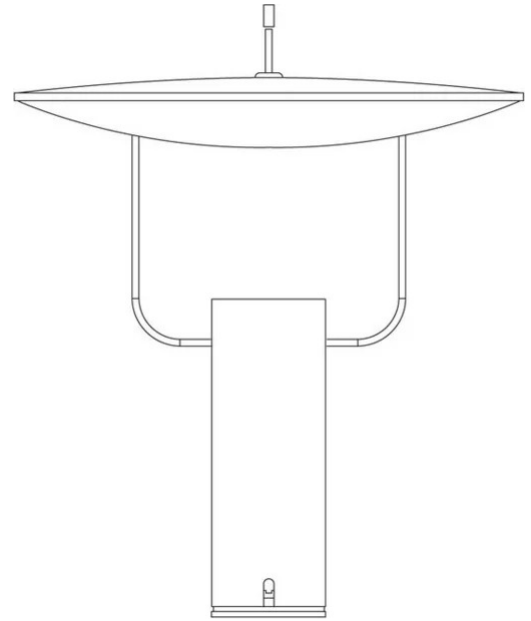

Tx1

Tunable white - RGB

Marco Ghilarducci

colors

Typology Table
Utilisation Indoor

230V 21.6 W 930 lm

indirect light

Table lamp reflected light, adjustable reflector. Painted aluminium structure, chromed support. **RGB** LED light source, dimmable with **Bluetooth** device (smartphone and tablet) for Apple and Android App (free). Electronic driver and LED integrated in the body lamp. Switch on the alimentation cable.

Family	Tx1
Typology	Table
Utilisation	Indoor

Dimensions

Height	66 cm
Diameter	60 cm
Power supply cable length	40+200 cm
Weight	8.5 Kg

Materials

Structure	aluminium	Diffuser	methacrylate O30
Riflettore	aluminium	Base	iron
Elementi	iron		

799/L/BD/BI

White

Gallery