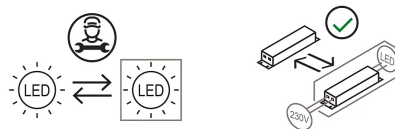

Certifications

EcoLabel