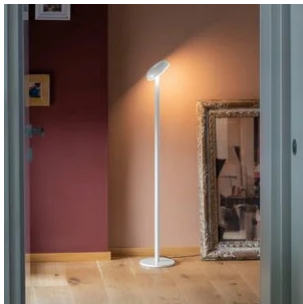

Colour variant code

2319/BI