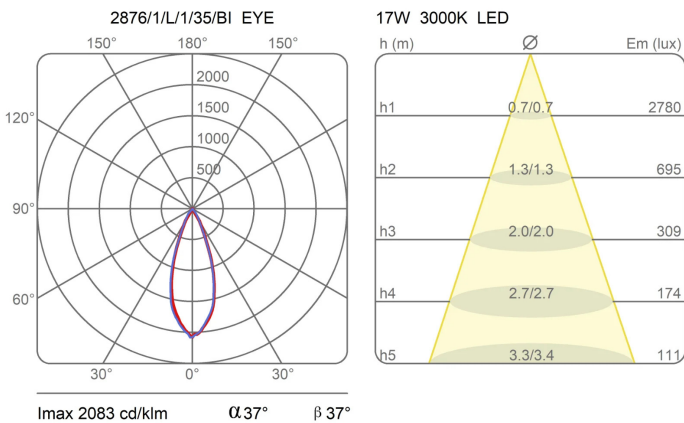

Ceiling lamp with direct/swivel light. Painted aluminium structure. LED light source integrated. Complete of electronic driver.

Family Eye
 Typology Ceiling
 Utilisation Indoor

Dimensions

Height 11 cm
 Diameter 16 cm
 Power supply cable length 0 cm
 Weight 1 Kg

Materials

Structure aluminium

Voltage	230V	Watt	11 W
Power unit	Included	Lumen	2225 lm
Mounting Power Supply	Internal	CRI	>90
Power supply	Electronic power supply	Duration	50000 h
Non dimmable		CCT	3000 K
		Energy class	E

Certifications

EcoLabel

Photometric curves

Colour variant code

2876/1/L/1/35/BI

White

2876/1/L/1/35/NE

Black