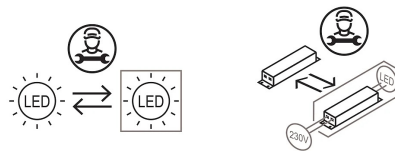

Certifications

EcoLabel