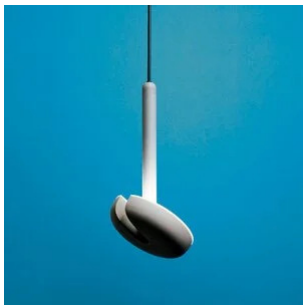

Colour variant code

21020/BI