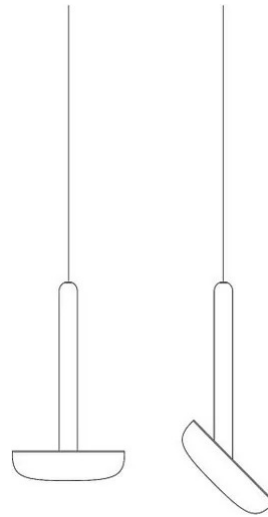

Cabriolette

suspension

Studio Natural

colors

Typology Pendant
Utilisation Indoor

230V 7.5 W 1110 lm

direct light

adjustable light

Direct light hanging lamp with adjustable reflector. Painted die-cast aluminium structure.
White methacrylate diffuser.
Integrated LED light source and power supply in the canopy.

Family Cabriolette
 Typology Pendant
 Utilisation Indoor

Dimensions

Height 28 cm
 Diameter 15,6 cm
 Weight 1.6 Kg

Materials

Structure aluminium Diffuser methacrylate 040
 Canopy aluminium

Voltage	230V	Watt	7.5 W
Power unit	Included	Lumen	1110 lm
Mounting Power Supply	Internal	CRI	>80
Power supply	Electronic power supply	Duration	50000 h
Non dimmable		CCT	2700 K
		Energy class	D