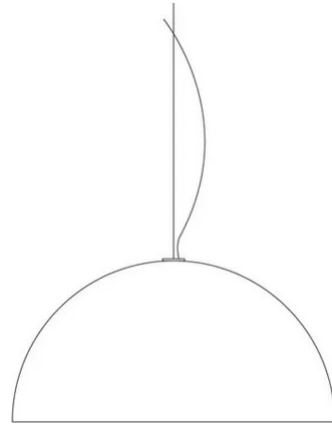

Blow

Elio Martinelli

colors

Typology Pendant
Utilisation Indoor

230V 15 W E27

diffuse light

Hanging lamp diffused light. White opal methacrylate diffuser. Detail and canopy in painted metal. For Led bulb.

Family Blow
Typology Pendant
Utilisation Indoor

Dimensions

Height 42,5 cm
Diameter 85 cm
Power supply cable length 400 cm
Weight 8 Kg

Materials

Diffuser methacrylate 050 Canopy abs

Voltage 230V
Dimming No dimmable

Certifications

Colour variant code

1858

White

Gallery