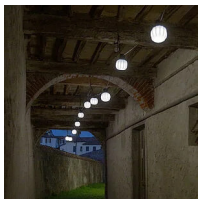

Colour variant code

21004/10/NE