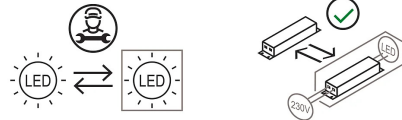

Certifications