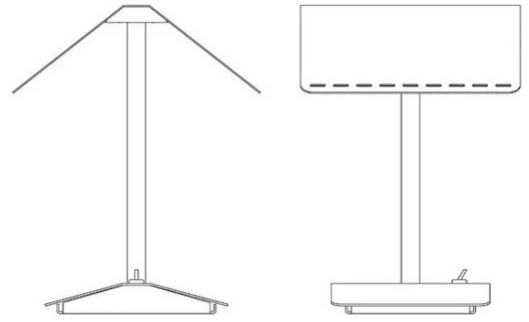

# Segnalibro

Orlandini Design

colors

Typology Table  
Utilisation Indoor

230V 6 W 600 lm

indirect light

Reading, table lamp, indirect light, in painted metal. The lamp becomes based book, the book becomes lampshade and integral part of the lamp, the light and the book come in close symbiosis. The lamp almost disappears and the book becomes the aesthetic — decorative theme of the product. LED light source integrated. Electronic driver on the plug.

Family	Segnalibro
Typology	Table
Utilisation	Indoor

**Dimensions**

Height	25 cm
Larghezza	18 cm
Lunghezza	20 cm
Power supply cable length	200 cm
Weight	1.2 Kg

**Materials**

Structure	iron	Diffuser	methacrylate O40
-----------	------	----------	------------------