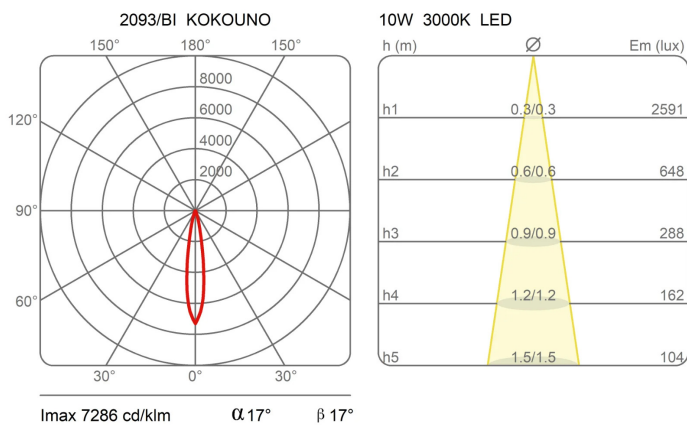

Family	Kokouno
Typology	Pendant
Utilisation	Indoor

Dimensions

Lunghezza	80 cm
Diameter	5,5 cm
Power supply cable length	400 cm
Weight	1.3 Kg

Materials

Structure	aluminium	Diffuser	polycarbonate
Canopy	aluminium		

EcoLabel

Photometric curves

Colour variant code

2093/BZ

Bronze

2093/BI

White

2093/NE