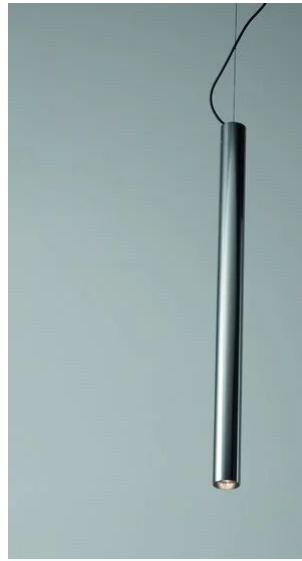

2093/NE

Black