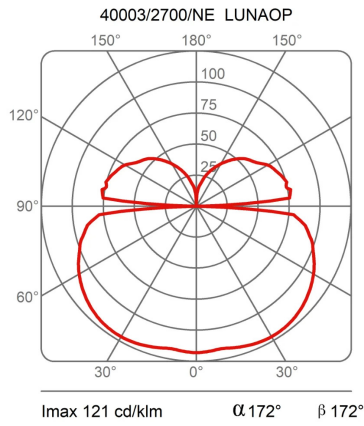

Photometric curves