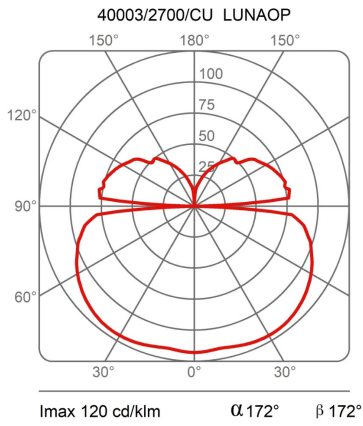

Light Module Ø 120 Cm Lunaop

2700K

Emiliana Martinelli

colors

Typology Pendant
Utilisation Indoor

24V 108.5 W 9952 lm

diffuse light

Hanging lamp, diameter 120cm, diffused light, coated aluminum structure in various finishes.
White frost methacrylate diffuser.

Canopy to be ordered separately available in accessories.

Award

Family	Light module Ø 120 cm Lunaop
Typology	Pendant
Utilisation	Indoor

Dimensions

Height	6,5 cm
Diameter	120 cm
Power supply cable length	400 cm
Weight	4 Kg

Materials

Structure	aluminium	Diffuser	methacrylate 040
-----------	-----------	----------	------------------

Voltage	24V	Watt	108.5 W
Power unit	Excluded	Lumen	9952 lm
Mounting Power Supply	External	CRI	>80
		CCT	2700 K
		Energy class	F

Certifications

EcoLabel

Photometric curves

Colour variant code

40003/2700/BI

White

40003/2700/NE

Black