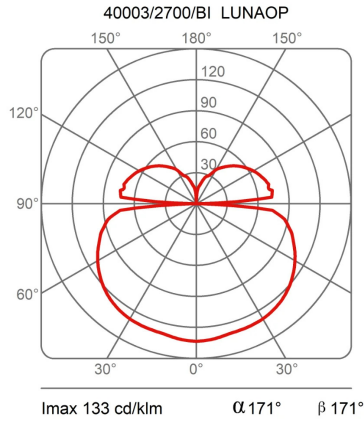

Photometric curves