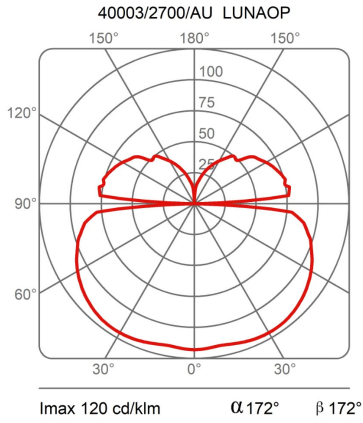

Photometric curves