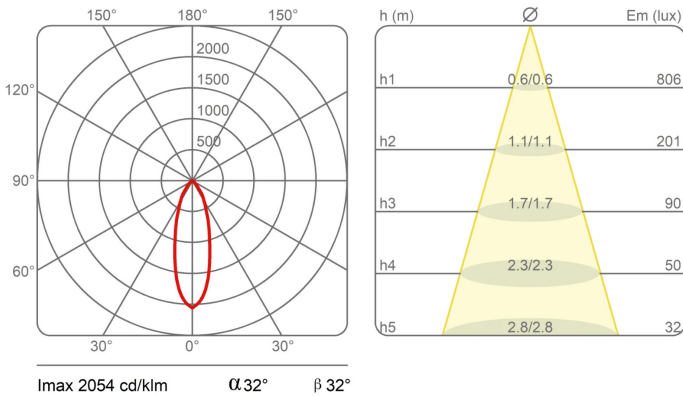

Certifications

Photometric curves

21012/38/NE-DK SISTEMA U - 38° DARKLIGHT13W 3000K LED