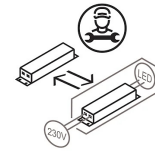

Certifications