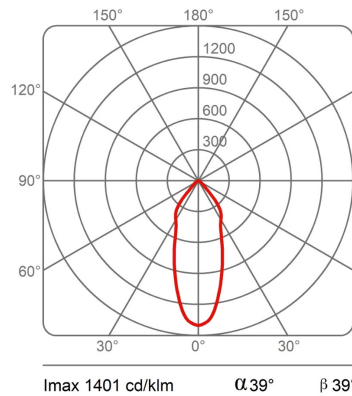

21012/38/NE SISTEMA U - 38°