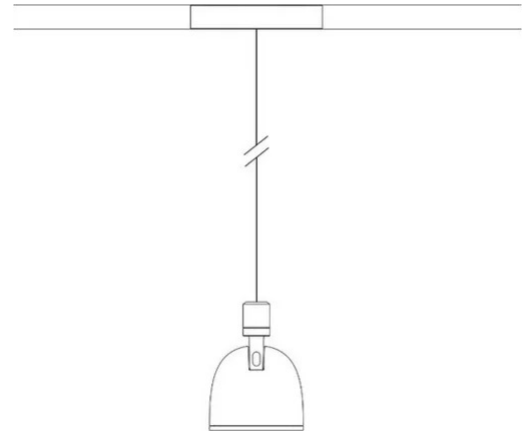

Sistema U

Medium beam - non dimmable

Studio Natural

colors

Typology Spotlight Pendant

Utilisation Indoor

48V 13 W 1950 lm

direct light

Suspension lamp with direct light, adjustable. Painted aluminum structure. LED light source with optics in different light beams. With suspension cable and 48V electrified track adapter.

Award

Family	Sistema U
Typology	Spotlight Pendant
Utilisation	Indoor

Dimensions

Height	10 cm
Diameter	7 cm
Weight	0.5 Kg

Materials

Structure	aluminium	Diffuser	polycarbonate
-----------	-----------	----------	---------------

Voltage	48V	Watt	13 W
Power unit	Excluded	Lumen	1950 lm
Mounting Power Supply	External	CRI	>80
Power supply	Electronic power supply	Duration	50000 h
Non dimmable		CCT	3000 K
		Energy class	D