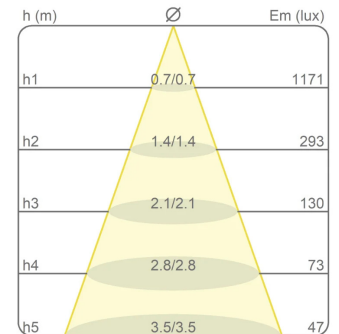

13W 3000K LED