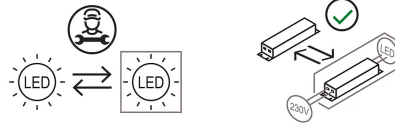

Certifications

EcoLabel