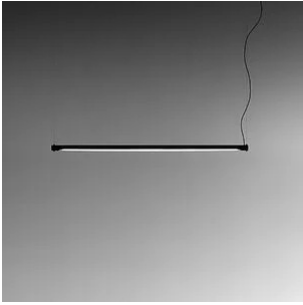

Calabrone

Emiliana Martinelli

colors

Typology Pendant
Utilisation Indoor

24V 20 W 1834 lm

diffuse light

Adjustable suspension lamp providing diffused light. Tubular aluminium structure painted. White opal methacrylate diffuser.

Family	Calabrone
Typology	Pendant
Utilisation	Indoor

Dimensions

Lunghezza	163 cm
Diameter	4,5 cm
Power supply cable length	400 cm
Weight	2.5 Kg

Materials

Structure	aluminium	Diffuser	polycarbonate
Canopy	aluminium		

Colour variant code

2097/NE

Black

Gallery

Accessories

30869

Giunto di connessione
