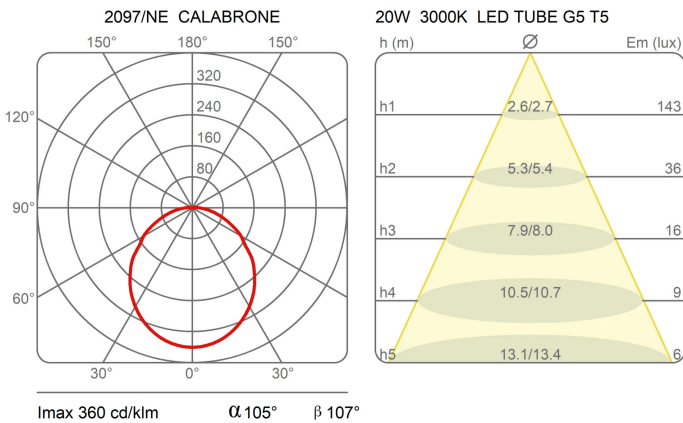

Family	Calabrone
Typology	Pendant
Utilisation	Indoor

Dimensions

Lunghezza	163 cm
Diameter	4,5 cm
Power supply cable length	400 cm
Weight	2.5 Kg

Materials

Structure	aluminium	Diffuser	polycarbonate
Canopy	aluminium		

Voltage	24V	Watt	20 W
Power unit	Included	Lumen	1834 lm
Mounting Power Supply	Internal	CRI	>80
Power supply	Electronic power supply	CCT	3000 K
Non dimmable		Energy class	

Certifications

EcoLabel

Photometric curves