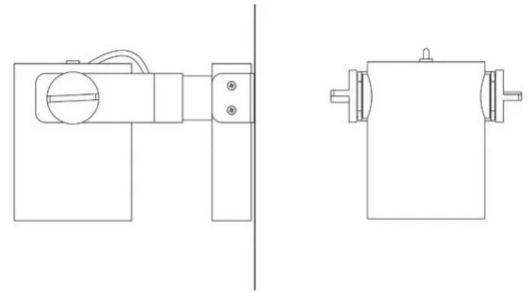

direct light

Adjustable LED projector for indoor, with support for wall mounted. LED light source with different light beams.

Structure in painted aluminium.

Electronic driver included

Family	R11
Typology	Spotlight
Utilisation	Indoor

**Dimensions**

Height	16 cm
Profondità	24 cm
Diameter	12 cm
Power supply cable length	0 cm
Weight	2.2 Kg

Materials

Structure	aluminium
-----------	-----------

Voltage	230V	Watt	35 W
Power unit	Included	Lumen	5040 lm
Mounting Power Supply	Internal	CRI	>90
		Duration	50000 h
Power supply	Electronic power supply	CCT	3000 K
Non dimmable		Energy class	D