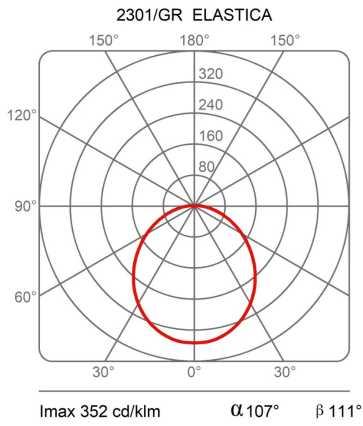

# Elastica

Studio Habits

colors

Typology Ceiling Floor

Utilisation Indoor

230V 23 W 2112 lm

indirect light

Elastica is a lamp that stretches between the ceiling and the floor, adaptable to different heights and space requirements. It can change slope through the special attachment fixed on the strip of elasticized fabric. It is composed of a strip of elasticized fabric that comes in different colors supporting a flexible dimmable LED circuit. The lamp can be turned on and off simply by pulling the fabric strip. It is fixed at the extremities to a ceiling support and to a counterweight cylindrical base in metal painted of the same color. 24V dimmable driver on the plug, dimmable.

Award

Photometric curves

Colour variant code

2301/RO

Red

2301/NE

Black

2301/GR