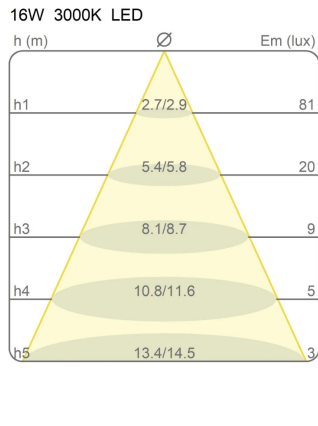

# Elastica

Studio Habits

colors

Typology Ceiling Floor

Utilisation Indoor

230V 23 W 2112 lm

indirect light

Elastica is a lamp that stretches between the ceiling and the floor, adaptable to different heights and space requirements. It can change slope through the special attachment fixed on the strip of elasticized fabric. It is composed of a strip of elasticized fabric that comes in different colors supporting a flexible dimmable LED circuit. The lamp can be turned on and off simply by pulling the fabric strip. It is fixed at the extremities to a ceiling support and to a counterweight cylindrical base in metal painted of the same color. 24V dimmable driver on the plug, dimmable.

Award

Photometric curves

Colour variant code

2301/RO

Red

2301/NE

Black

2301/GR