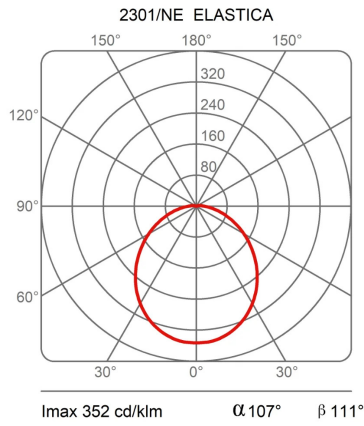

# Elastica

Studio Habits

colors

Typology Ceiling Floor

Utilisation Indoor

230V 23 W 2112 lm

indirect light

Elastica is a lamp that stretches between the ceiling and the floor, adaptable to different heights and space requirements. It can change slope through the special attachment fixed on the strip of elasticized fabric. It is composed of a strip of elasticized fabric that comes in different colors supporting a flexible dimmable LED circuit. The lamp can be turned on and off simply by pulling the fabric strip. It is fixed at the extremities to a ceiling support and to a counterweight cylindrical base in metal painted of the same color. 24V dimmable driver on the plug, dimmable.

Award

Photometric curves

Colour variant code

2301/RO

Red

2301/NE

Black

2301/GR