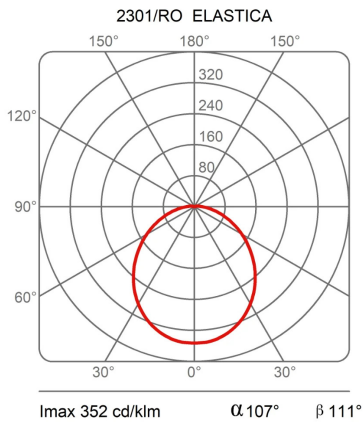

# Elastica

Studio Habits

colors

Typology Ceiling Floor

Utilisation Indoor

230V 23 W 2112 lm

indirect light

Elastica is a lamp that stretches between the ceiling and the floor, adaptable to different heights and space requirements. It can change slope through the special attachment fixed on the strip of elasticized fabric. It is composed of a strip of elasticized fabric that comes in different colors supporting a flexible dimmable LED circuit. The lamp can be turned on and off simply by pulling the fabric strip. It is fixed at the extremities to a ceiling support and to a counterweight cylindrical base in metal painted of the same color. 24V dimmable driver on the plug, dimmable.

Award

Photometric curves

Colour variant code

2301/RO

Red

2301/NE

Black

2301/GR