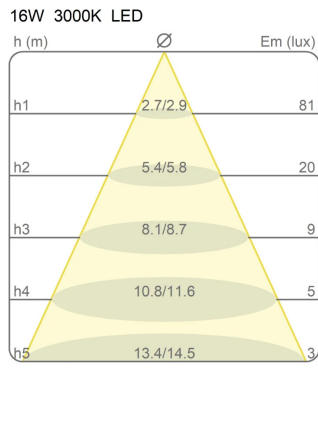

# Elastica

Studio Habits

colors

Typology Ceiling Floor

Utilisation Indoor

230V 23 W 2112 lm

indirect light

Elastica is a lamp that stretches between the ceiling and the floor, adaptable to different heights and space requirements. It can change slope through the special attachment fixed on the strip of elasticized fabric. It is composed of a strip of elasticized fabric that comes in different colors supporting a flexible dimmable LED circuit. The lamp can be turned on and off simply by pulling the fabric strip. It is fixed at the extremities to a ceiling support and to a counterweight cylindrical base in metal painted of the same color. 24V dimmable driver on the plug, dimmable.

Award

Photometric curves

Colour variant code

2301/RO

Red

2301/NE

Black

2301/GR