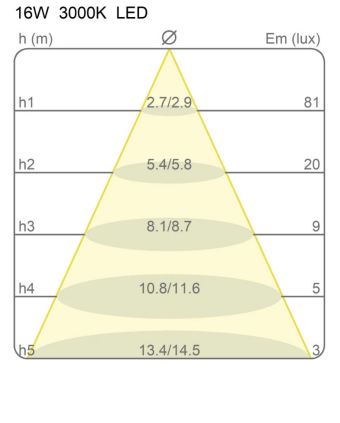

# Elastica

Studio Habits

colors

Typology Ceiling Floor

Utilisation Indoor

230V 23 W 2112 lm

indirect light

Elastica is a lamp that stretches between the ceiling and the floor, adaptable to different heights and space requirements. It can change slope through the special attachment fixed on the strip of elasticized fabric. It is composed of a strip of elasticized fabric that comes in different colors supporting a flexible dimmable LED circuit. The lamp can be turned on and off simply by pulling the fabric strip. It is fixed at the extremities to a ceiling support and to a counterweight cylindrical base in metal painted of the same color. 24V dimmable driver on the plug, dimmable.

Award

Photometric curves

Colour variant code

2301/RO

Red

2301/NE

Black

2301/GR