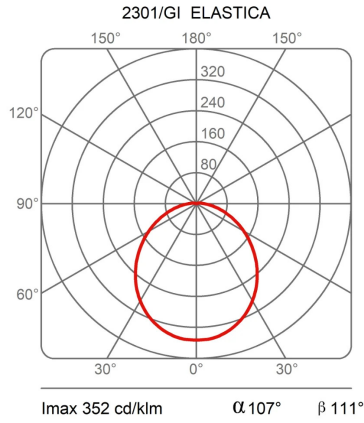

# Elastica

Studio Habits

colors

Typology Ceiling Floor

Utilisation Indoor

230V 23 W 2112 lm

indirect light

Elastica is a lamp that stretches between the ceiling and the floor, adaptable to different heights and space requirements. It can change slope through the special attachment fixed on the strip of elasticized fabric. It is composed of a strip of elasticized fabric that comes in different colors supporting a flexible dimmable LED circuit. The lamp can be turned on and off simply by pulling the fabric strip. It is fixed at the extremities to a ceiling support and to a counterweight cylindrical base in metal painted of the same color. 24V dimmable driver on the plug, dimmable.

Award

Photometric curves

Colour variant code

2301/RO

Red

2301/NE

Black

2301/GR