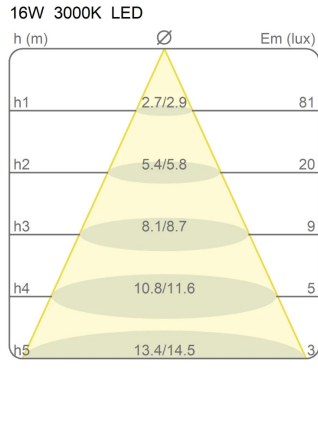

# Elastica

Studio Habits

colors

Typology Ceiling Floor

Utilisation Indoor

230V 23 W 2112 lm

indirect light

Elastica is a lamp that stretches between the ceiling and the floor, adaptable to different heights and space requirements. It can change slope through the special attachment fixed on the strip of elasticized fabric. It is composed of a strip of elasticized fabric that comes in different colors supporting a flexible dimmable LED circuit. The lamp can be turned on and off simply by pulling the fabric strip. It is fixed at the extremities to a ceiling support and to a counterweight cylindrical base in metal painted of the same color. 24V dimmable driver on the plug, dimmable.

Award

Photometric curves

Colour variant code

2301/RO

Red

2301/NE

Black

2301/GR