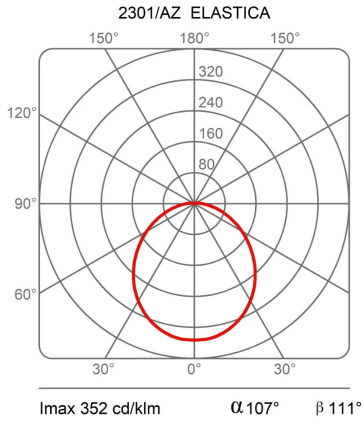

# Elastica

Studio Habits

colors

Typology Ceiling Floor

Utilisation Indoor

230V 23 W 2112 lm

indirect light

Elastica is a lamp that stretches between the ceiling and the floor, adaptable to different heights and space requirements. It can change slope through the special attachment fixed on the strip of elasticized fabric. It is composed of a strip of elasticized fabric that comes in different colors supporting a flexible dimmable LED circuit. The lamp can be turned on and off simply by pulling the fabric strip. It is fixed at the extremities to a ceiling support and to a counterweight cylindrical base in metal painted of the same color. 24V dimmable driver on the plug, dimmable.

Award

Photometric curves

Colour variant code

2301/RO

Red

2301/NE

Black

2301/GR