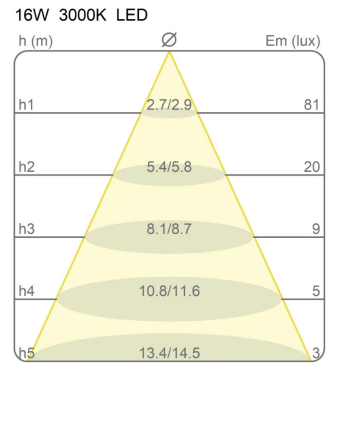

# Elastica

Studio Habits

colors

Typology Ceiling Floor

Utilisation Indoor

230V 23 W 2112 lm

indirect light

Elastica is a lamp that stretches between the ceiling and the floor, adaptable to different heights and space requirements. It can change slope through the special attachment fixed on the strip of elasticized fabric. It is composed of a strip of elasticized fabric that comes in different colors supporting a flexible dimmable LED circuit. The lamp can be turned on and off simply by pulling the fabric strip. It is fixed at the extremities to a ceiling support and to a counterweight cylindrical base in metal painted of the same color. 24V dimmable driver on the plug, dimmable.

Award

Photometric curves

Colour variant code

2301/RO

Red

2301/NE

Black

2301/GR