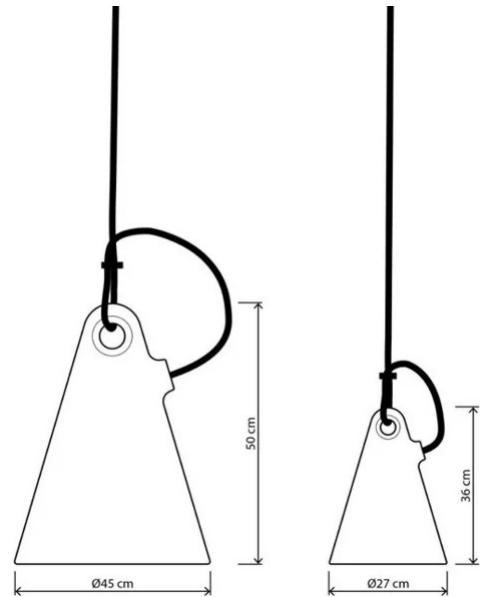

Trilly

Ø 45 cm

Emiliana Martinelli

colors

Typology Pendant Floor

Utilisation External

230V 15 W E27

diffuse light

It is an outdoor lamp, with a simple shape, a single piece made of white polyethylene in rotational moulding, it is the mate for an evening on the terrace or on the lawn of your house. You can hang it with the orange cable to the branches of a tree, you can move it easily wherever you want thanks to the ergonomic handle. If you want to replace easily the bulb you simply have to unscrew the round closing element which is placed in the lower part of the lamp. For Led bulb. Cable for external use provided by length 5 mts and plug. Two size.

Degree of protection IP65 device - IP44 plug

Family	Trilly
Typology	Pendant Floor
Utilisation	External

Dimensions

Height	50 cm
Diameter	45 cm
Power supply cable length	500 cm
Weight	3 Kg

Materials

Diffuser polyethylene