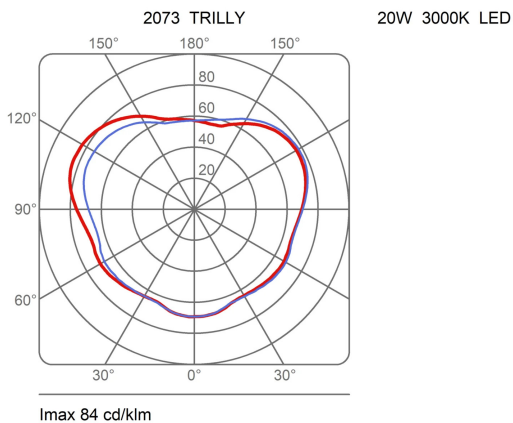

Elementi

polyethylene

Voltage 230V

Non dimmable

Certifications

EcoLabel

Photometric curves

Colour variant code