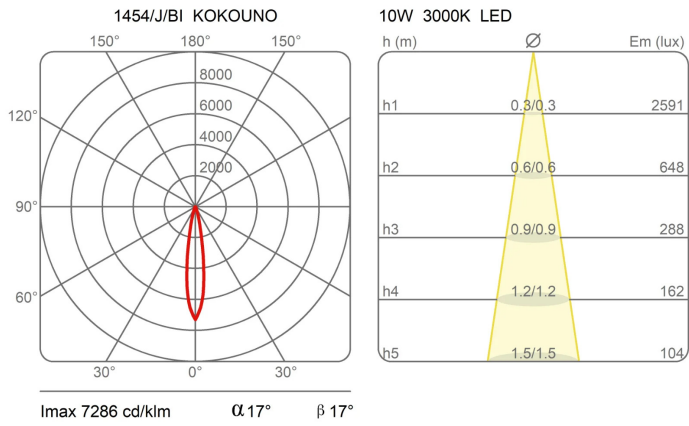

Photometric curves

Colour variant code

1454/J/BI

White

1454/J/NE

Black

1454/J/BZ

Bronze

1454/J/AU

Pearl Gold