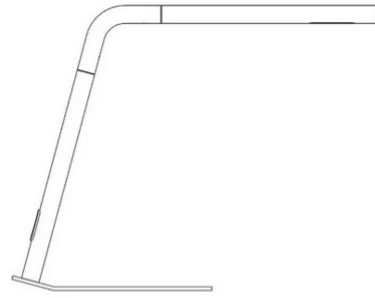

# Colibrì

Emiliana Martinelli

colors

Typology Table  
Utilisation Indoor

230V 10 W 1300 lm

direct light

Swivel table lamp direct light. Painted aluminium structure. Swivel head with LED light source integrated and touch control. Black colour lacquered metal base. Electronic driver on the plug.

Award

Family	Colibri
Typology	Table
Utilisation	Indoor

**Dimensions**

Height	40 cm
Lunghezza	50 cm
Diameter	2,5 cm
Power supply cable length	200 cm
Weight	2.5 Kg

**Materials**

Structure	aluminium	Diffuser	polycarbonate
-----------	-----------	----------	---------------