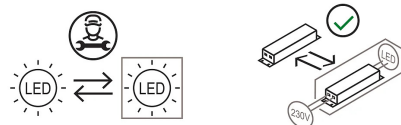

Certifications