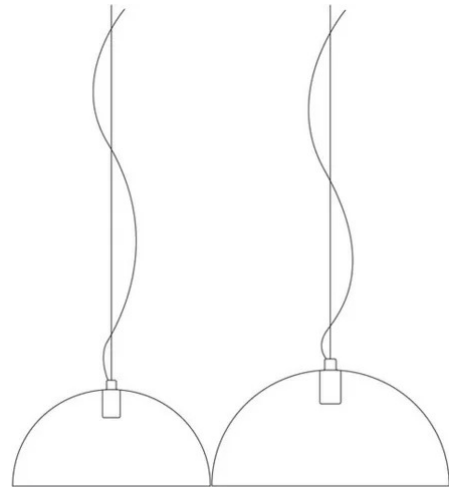

Bubbles

Ø 55 cm

Emiliana Martinelli

Elio Martinelli

colors

Typology Pendant

Utilisation Indoor

230V 15 W E27

diffuse light

Hanging lamp diffused light. Colour methacrylate diffuser. Chromed metal support. For Led bulb.

Family Bubbles
Typology Pendant
Utilisation Indoor

Dimensions

Diameter 55 cm
Power supply cable length 400 cm
Weight 3 Kg

Materials

Diffuser methacrylate Canopy aluminium

Voltage 230V
Dimming No dimmable

Certifications

Colour variant code

2033/55/C/BI

White

Gallery