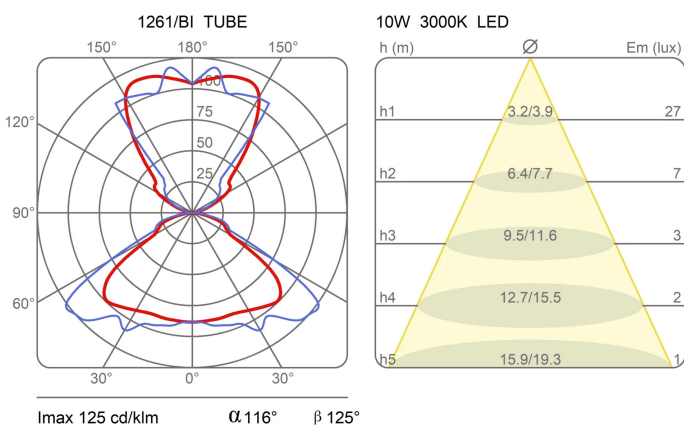

Tube

Ø 14 cm

Elio Martinelli

colors

Typology Wall
Utilisation Indoor

230V 10 W E27

direct light

indirect light

Wall lamp direct/indirect light. Support in resin, painted metal reflector. For Led bulb. Available in two sizes.

Family Tube
 Typology Wall
 Utilisation Indoor

Dimensions

Height 14 cm
 Profondità 20 cm
 Diameter 14 cm
 Power supply cable length 0 cm
 Weight 0.6 Kg

Materials

Riflettore aluminium Base polyamide

Voltage 230V
 Dimming No dimmable

Certifications

Photometric curves

Colour variant code

1261/BI

White