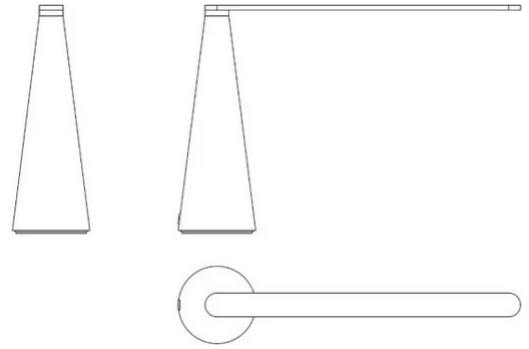

Elica

Brian Sironi

colors

Typology	Table
Utilisation	Indoor

230V 9 W 720 lm

direct light

Table lamp with adjustable direct light. Painted aluminium base and arm structure. The lamp lights up and switches off by the rotation of its arm. LED light source integrated. Electronic driver on the plug.

Designed by Brian Sironi in 2009. The movement creates light, by rotating the arm ELICA does not lift from the surface but lights on and off, there are no switches that can alterate the harmony of its form, it is an helix of pure light as a fun game takes flight to the imagination and fantasy.

Award

Family	Elica
Typology	Table
Utilisation	Indoor

Dimensions

Height	38 cm
Lunghezza	60 cm
Power supply cable length	195 cm
Weight	5 Kg

Materials

Structure	aluminium
-----------	-----------

Voltage	230V	Watt	9 W
Power unit	Included	Lumen	720 lm
Mounting Power Supply	External	CRI	>80
Power supply	Electronic plug-in power supply	Duration	50000 h
Non dimmable		CCT	3000 K
		Energy class	F