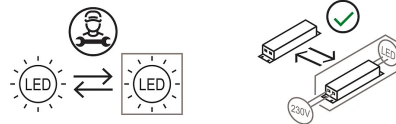

Certifications