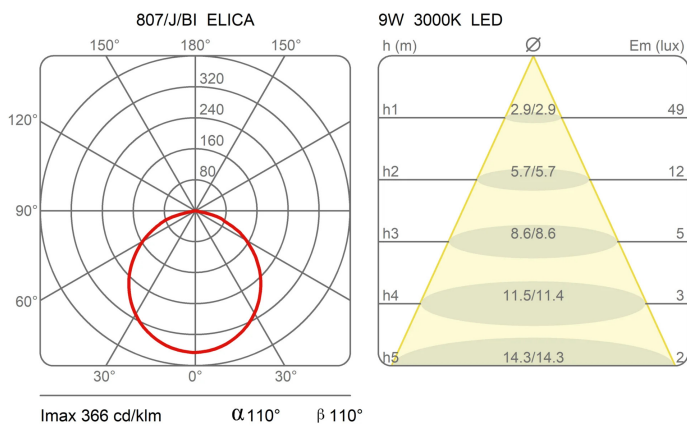

Certifications

Photometric curves