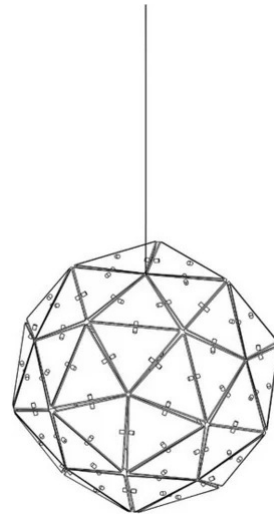

Poliedro

Elio Martinelli

Typology Pendant
Utilisation Indoor

colors

230V 16 W E27

diffuse light

Hanging lamp with diffused light. Hanged by a steel cable. Frame of connection in chromed metal. Diffuser consisting of 60 triangles shaped identical modules, in transparent polycarbonate and fixed among each other by transparent screws. For Led bulb.

Family	Poliedro
Typology	Pendant
Utilisation	Indoor

Dimensions

Diameter	50 cm
Power supply cable length	400 cm
Weight	3,5 Kg

Materials

Structure	polycarbonate	Elementi	aluminium
Canopy	aluminium		

Voltage	230V
Non dimmable	