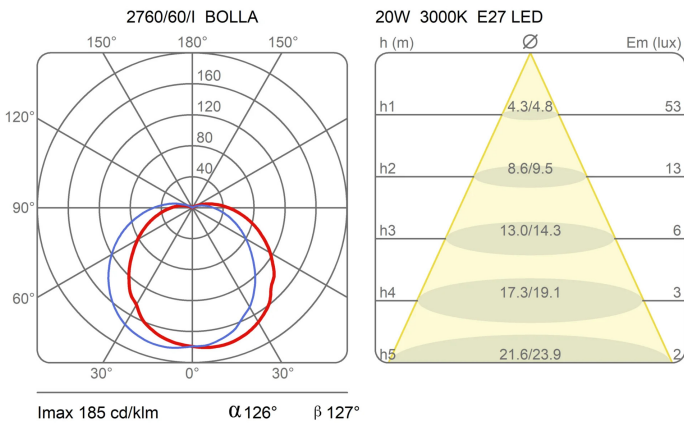

Dimensions

Height 22 cm
 Larghezza 60 cm
 Lunghezza 60 cm
 Power supply cable length 0 cm
 Weight 4.2 Kg

Materials

Diffuser methacrylate O40 Base iron
 Elementi aluminium

Voltage 230V
 Non dimmable

Certifications

EcoLabel

Photometric curves

Colour variant code

2760/60/1

White

Gallery