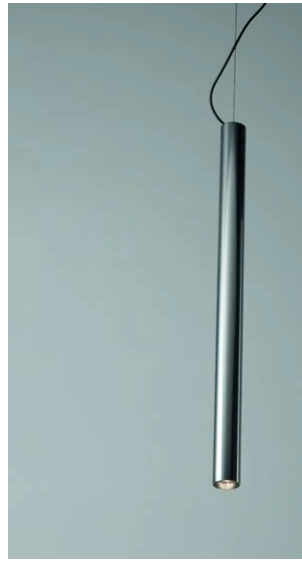

2093/J/NE

Black