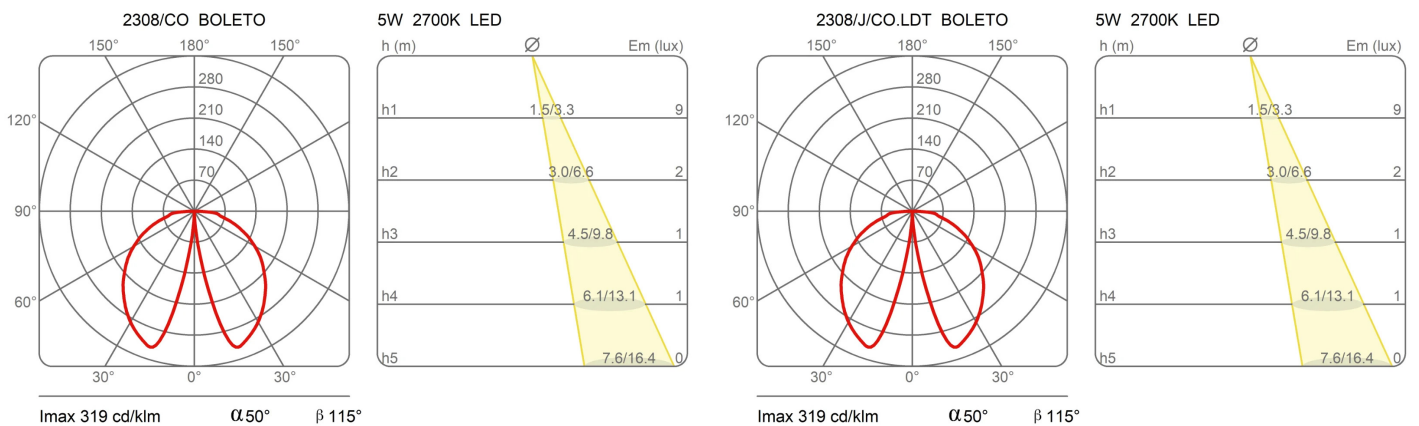

Boleto

Height 70 cm

Emiliana Martinelli

colors

Typology Floor
Utilisation External

230V 10 W 1100 lm

indirect light

Outdoor lamp indirect light for LED light source. Painted aluminium structure. Three size tige with base for to fix on the ground. Remote driver.

Available peg for the ground fixing (cod. 40166)

Family	Boleto
Typology	Floor
Utilisation	External

Dimensions

Height	70 cm
Diameter	14 cm
Weight	3.6 Kg

Materials

Structure	aluminium	Diffuser	polycarbonate
-----------	-----------	----------	---------------

Voltage	230V
Non dimmable	

Watt	10 W
Lumen	1100 lm
CRI	>80
Duration	50000 h
CCT	2700 K
Energy class	E

Certifications

Photometric curves

Colour variant code

2308/70/230/CO

Corten

Gallery