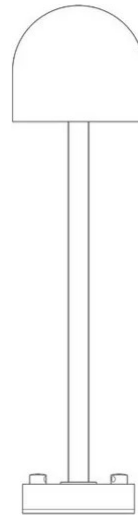

Boleto

Height 70 cm

Emiliana Martinelli

colors

Typology Floor
Utilisation External

230V 10 W 1100 lm

indirect light

Outdoor lamp indirect light for LED light source. Painted aluminium structure. Three size tige with base for to fix on the ground. Remote driver.

Available peg for the ground fixing (cod. 40166)

Family	Boleto
Typology	Floor
Utilisation	External

Dimensions

Height	70 cm
Diameter	14 cm
Weight	3.6 Kg

Materials

Structure	aluminium	Diffuser	polycarbonate
-----------	-----------	----------	---------------