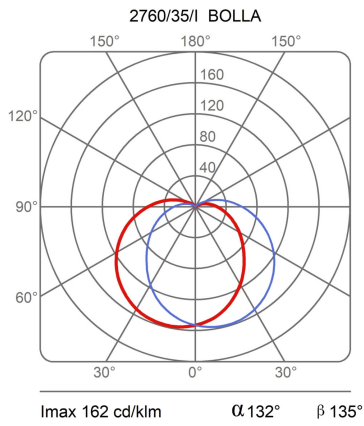

### Dimensions

Height 22 cm  
Larghezza 60 cm  
Lunghezza 60 cm  
Power supply cable length 0 cm  
Weight 4.2 Kg

### Certifications

Photometric curves

Colour variant code

2760/60/I

White

Gallery