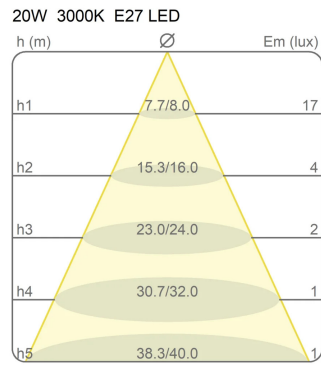

### Dimensions

Height 22 cm  
Larghezza 60 cm  
Lunghezza 60 cm  
Power supply cable length 0 cm  
Weight 4.2 Kg

### Certifications

Photometric curves

Colour variant code

2760/60/I

White

Gallery