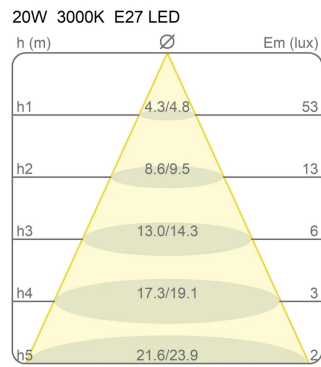

### Dimensions

Height 22 cm  
Larghezza 60 cm  
Lunghezza 60 cm  
Power supply cable length 0 cm  
Weight 4.2 Kg

### Certifications

Photometric curves

Colour variant code

2760/60/I

White

Gallery