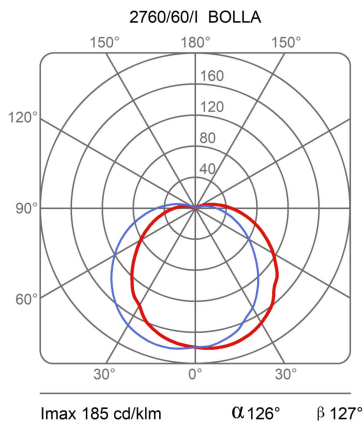

### Dimensions

Height 22 cm  
Larghezza 60 cm  
Lunghezza 60 cm  
Power supply cable length 0 cm  
Weight 4.2 Kg

### Certifications

Photometric curves

Colour variant code

2760/60/I

White

Gallery