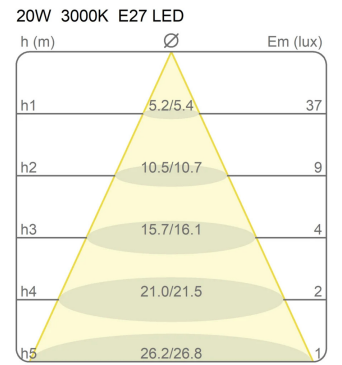

### Dimensions

Height 22 cm  
Larghezza 60 cm  
Lunghezza 60 cm  
Power supply cable length 0 cm  
Weight 4.2 Kg

### Certifications

Photometric curves

Colour variant code

2760/60/I

White

Gallery