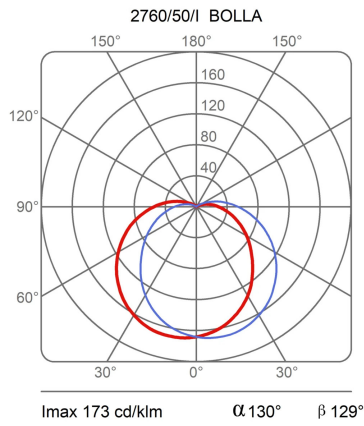

### Dimensions

Height 22 cm  
Larghezza 60 cm  
Lunghezza 60 cm  
Power supply cable length 0 cm  
Weight 4.2 Kg

### Certifications

Photometric curves

Colour variant code

2760/60/I

White

Gallery