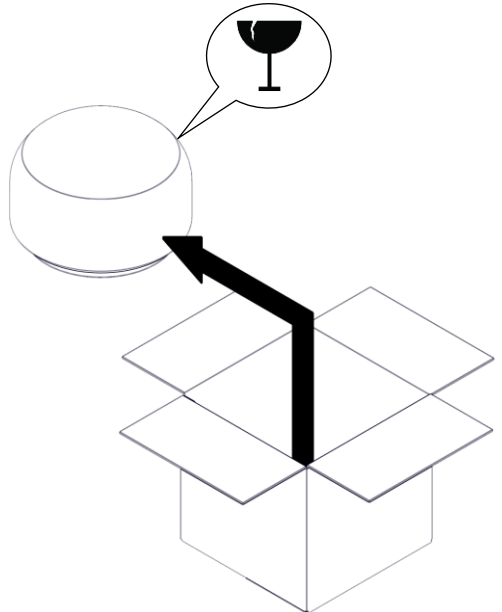

828 - 828/MAR
DELUX
Studio Natural

1

2

3

10 W LED E27

4

5

6