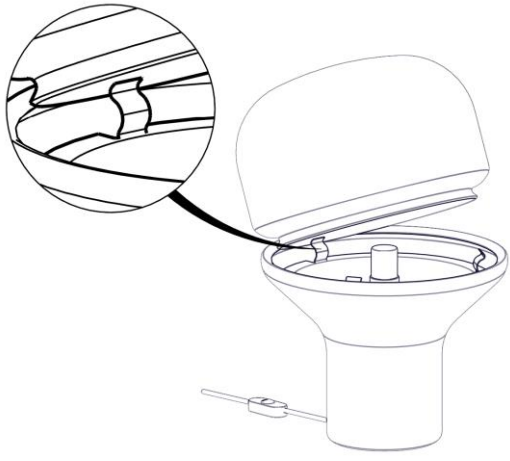

828 - 828/MAR
DELUX
Studio Natural

1

2

3

10 W LED E27

4

5

6