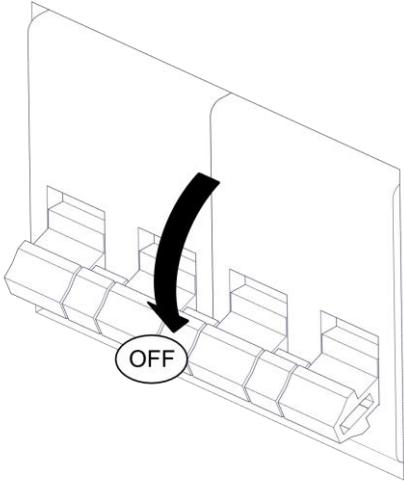

828 - 828/MAR
DELUX
Studio Natural

1

2

3

10 W LED E27

4

5

6