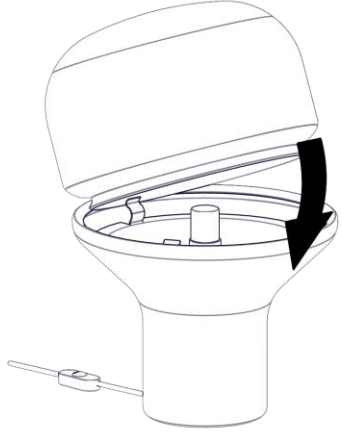

828 - 828/MAR
DELUX
Studio Natural

1

2

3

10 W LED E27

4

5

6