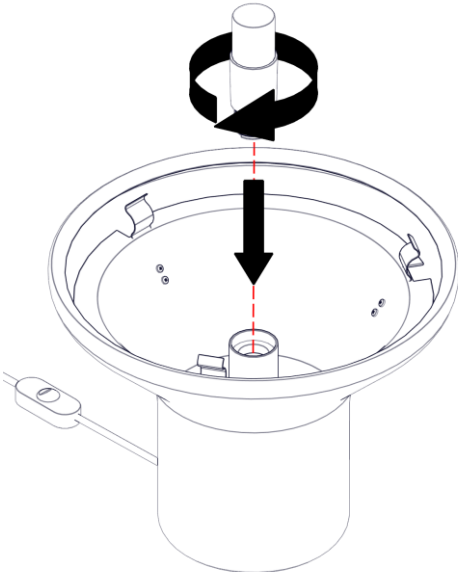

828 - 828/MAR
DELUX
Studio Natural

1

2

3

10 W LED E27

4

5

6