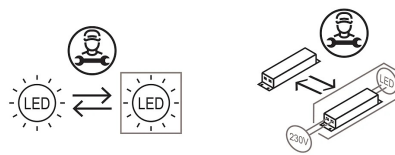

Certifications