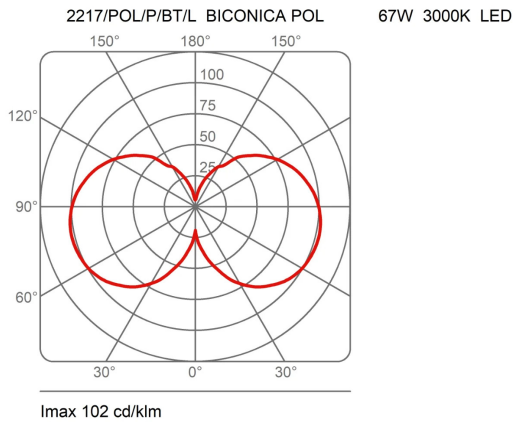

Family Biconica Pol RGB
Typology Floor
Utilisation External

Dimensions

Height 195 cm
Diameter 38 cm
Power supply cable length 50+250 cm
Weight 12.4 Kg

Materials

Structure polyethylene Base iron

Voltage 230V Watt 114 W
Power unit Lumen
Mounting Power Supply Indoor Duration 50000 h
Power supply Electronic dimmable power supply
Dimming Bluetooth

Certifications

Photometric curves

Colour variant code