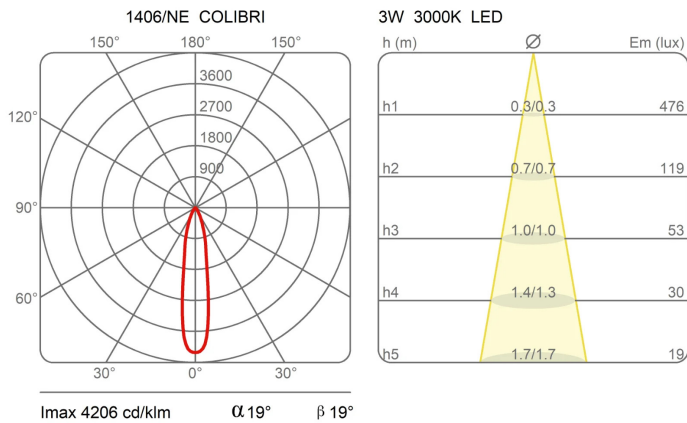

Family	Colibri
Typology	Wall
Utilisation	Indoor

Dimensions

Profondità	16 cm
Diameter	2,5 cm
Power supply cable length	0 cm
Weight	0.2 Kg

Materials

Structure	aluminium	Diffuser	polycarbonate
Base	aluminium		

Voltage	230V	Watt	2.1 W
Power unit	Excluded	Lumen	300 lm
Mounting Power Supply	External	Duration	50000 h
Power supply	Electronic power supply	CCT	3000 K
Dimming	No dimmable	Energy class	E

Certifications

Photometric curves