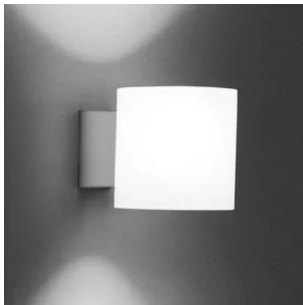

Certifications

EcoLabel

Colour variant code

1261/W/BI