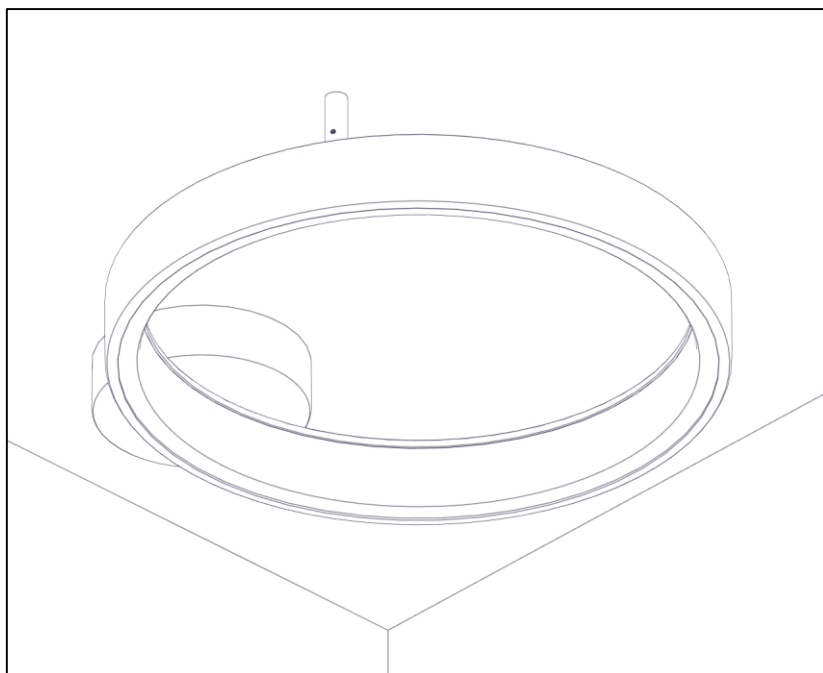

2886/J/DIM – 2886/DIM

LUNAOP

Design Emiliana Martinelli – 2017

1

x 1

x 1

x 1

x 1