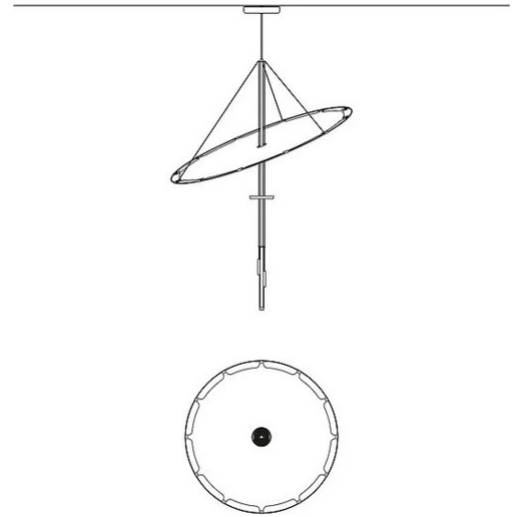

Canopée

Ø 120 cm

Nicolas Verschaeve

colors

Typology Pendant
Utilisation Indoor

230V 23 W

indirect light

diffuse light

The Canopée pendant light invites reflection and rest by providing a cozy haven of soft light. It embodies the essence of light. The LED source integrated in the cylinder is diffusely reflected on a compact, **light disc made of a technical fabric borrowed from the nautical industry**. **The disc can be tilted and raised**, allowing you to customize the intensity of the reflected light to create a one-of-a-kind atmosphere by gently pulling or rotating the three cylinders.

Family	Canopée
Typology	Pendant
Utilisation	Indoor

Dimensions

Height	103 cm
Diameter	120 cm

Materials

Structure	aluminium iron	Riflettore	glass fibre
Canopy	aluminium		

Voltage	230V	Watt	23 W
Power unit	Included	Lumen	
Mounting Power Supply	Indoor	CRI	>90
Power supply	Electronic power supply	Duration	50000 h
Dimming	No dimmable	CCT	2700 K
		Energy class	