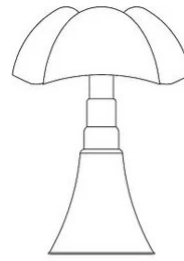

# Pipistrello

Gold

Gae Aulenti

colors

Typology Table Floor

Utilisation Indoor

230V 14 W 1400 lm

diffuse light

Table or standing lamp with diffused light, adjustable height. Glazed stainless steel telescope. White opal methacrylate diffuser. Structure and knob: 24K gold-plated brass. LED light source integrated, dimmable, electronic driver on the plug.

### Dimensions

Height	66 - 86 cm
Diameter	55 cm
Power supply cable length	45+200 cm
Weight	10 Kg Kg