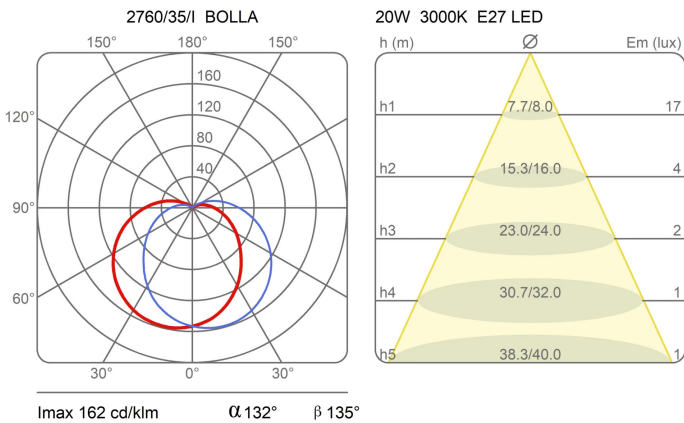

### Dimensions

Height 15 cm  
 Larghezza 35 cm  
 Lunghezza 35 cm  
 Power supply cable length 0 cm  
 Weight 1.55 Kg

### Photometric curves

Colour variant code

2760/35/1

White

Gallery