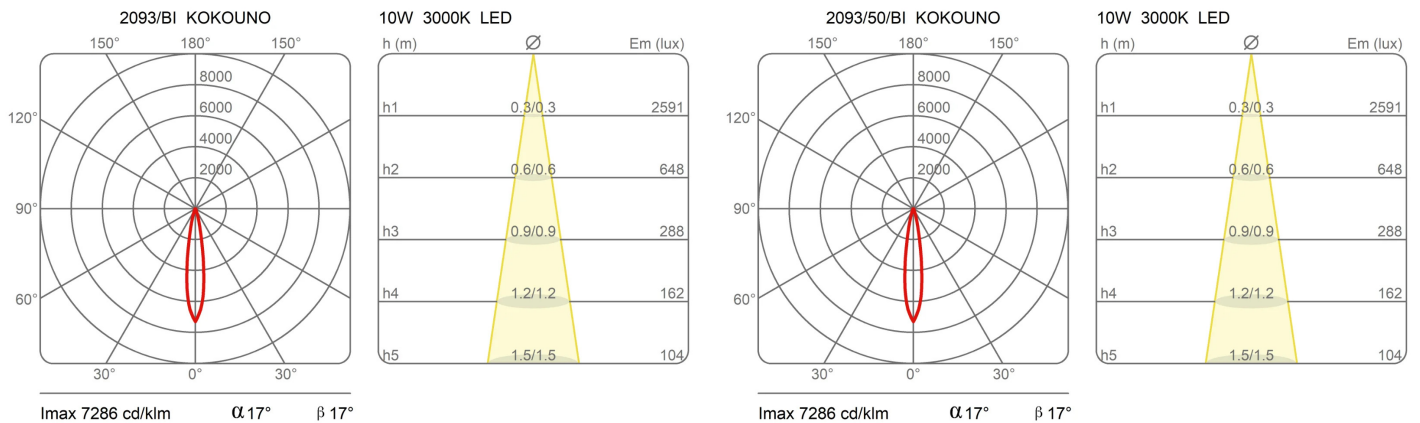

# Kokouno

Tube aluminium H 80 cm

Studio PLS Design

colors

Typology      Pendant  
Utilisation    Indoor

230V    8.6 W 1080 lm

direct light

Hanging lamp, direct light. Tubular structure in painted aluminum. Electronic driver included in the aluminum tubular.

Family	Kokouno
Typology	Pendant
Utilisation	Indoor

**Dimensions**

Lunghezza	80 cm
Diameter	5,5 cm
Power supply cable length	400 cm
Weight	1.3 Kg

**Materials**

Structure	aluminium	Diffuser	polycarbonate
Canopy	aluminium		

Voltage	230V	Watt	8.6 W
Power unit	Included	Lumen	1080 lm
Mounting Power Supply	Indoor	CRI	>90
Power supply	Electronic power supply	Duration	50000 h
Non dimmable		CCT	3000 K
		Energy class	E

**Certifications****Photometric curves**