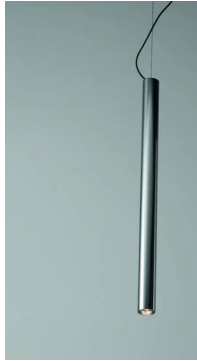

2093/NE

Black