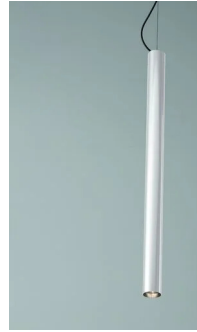

# Kokouno

Tube aluminium H 80 cm

Studio PLS Design

colors

Typology      Pendant  
Utilisation    Indoor

230V    8.6 W 1080 lm

direct light

Hanging lamp, direct light. Tubular structure in painted aluminum. Electronic driver included in the aluminum tubular.

Family	Kokouno
Typology	Pendant
Utilisation	Indoor

**Dimensions**

Lunghezza	80 cm
Diameter	5,5 cm
Power supply cable length	400 cm
Weight	1.3 Kg

**Materials**

Structure	aluminium	Diffuser	polycarbonate
Canopy	aluminium		

Colour variant code

2093/BZ

Bronze

2093/BI

White

2093/NE

Black

2093/AU