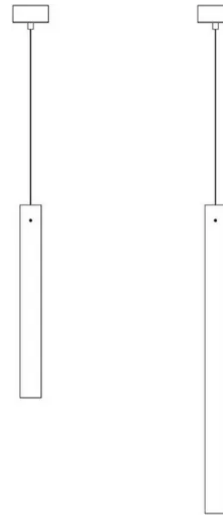

# Kokouno

Tube aluminium H 80 cm

Studio PLS Design

colors

Typology      Pendant  
Utilisation    Indoor

230V    8.6 W 1080 lm

direct light

Hanging lamp, direct light. Tubular structure in painted aluminum. Electronic driver included in the aluminum tubular.

Family	Kokouno
Typology	Pendant
Utilisation	Indoor

**Dimensions**

Lunghezza	80 cm
Diameter	5,5 cm
Power supply cable length	400 cm
Weight	1.3 Kg

**Materials**

Structure	aluminium	Diffuser	polycarbonate
Canopy	aluminium		