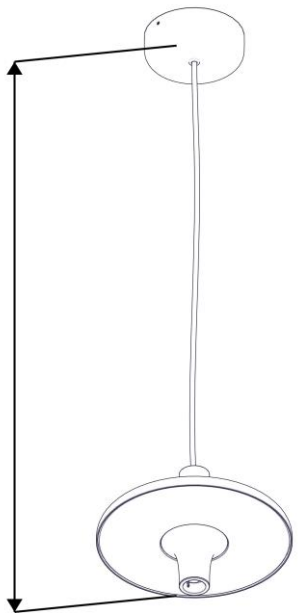

9

10

11

12

13

1

2

- Brown cable = L
- Green cable = \perp
- Blue cable = N
- White cable = +
- Black cable = -

14

15

16

i

SCHUKO
MAX 10 A – 2300 W

i

Art. 40189
MAX 10 A – 2300 W

martinelli luce