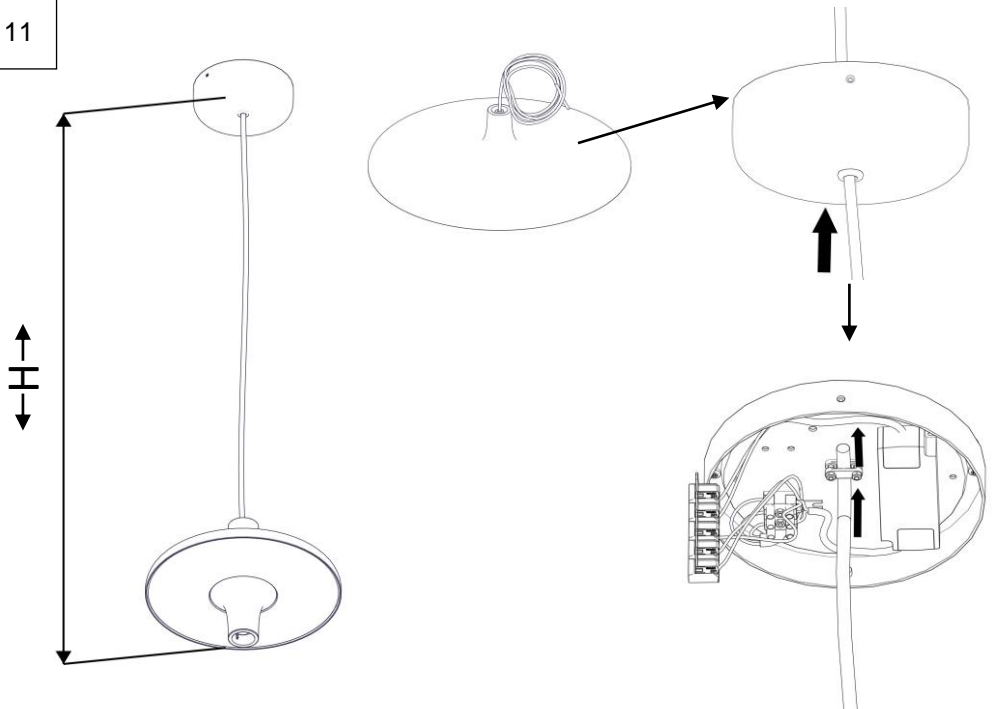

9

10

11

12

13

1

2

- Brown cable = L
- Green cable = \perp
- Blue cable = N
- White cable = +
- Black cable = -

14

15

16

i

SCHUKO
MAX 10 A – 2300 W

i

Art. 40189
MAX 10 A – 2300 W

martinelli luce