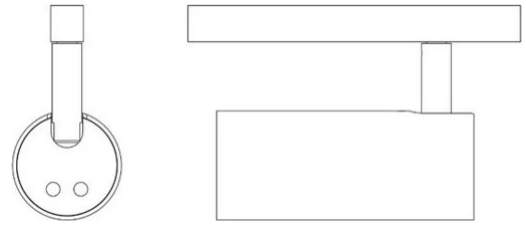

Cip

Medium beam - non dimmable

Emiliana Martinelli

colors

Typology Spotlight
Utilisation Indoor

48V 8.6 W 1080 lm

direct light

A series of swivel spot for LED light source with various light beam openings, with electrified track attachment 48V. Painted aluminium structure. Hanging, to fix on the ceiling or recessed versions

Family Cip
 Typology Spotlight
 Utilisation Indoor

Dimensions

Height 9,5 cm
 Profondità 13 cm
 Diameter 5,5 cm
 Weight 0.4 Kg

Materials

Structure aluminium Diffuser polycarbonate

Voltage 48V
 Non dimmable

Watt 8.6 W
 Lumen 1080 lm
 CRI >90
 Duration 50000 h
 CCT 3000 K
 Energy class E