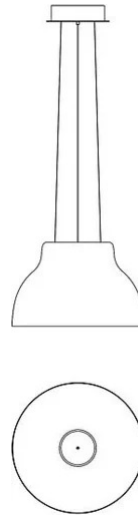

# Cicala

Emiliana Martinelli

colors

Typology      Pendant  
Utilisation    Indoor

230V 13 W 2079 lm

direct light

diffuse light

Hanging lamp with direct diffuse light. Painted aluminium structure. Inside diffuser in white opal methacrylate. LED light source integrated. Electronic driver integrated into the stud fixed on the ceiling.

### Dimensions

Height	27 cm
Diameter	42 cm
Power supply cable length	400 cm
Weight	2.8 Kg

### Materials

Structure	aluminium	Diffuser	methacrylate
-----------	-----------	----------	--------------

Voltage	230V	Watt	13 W
Power unit	Included	Lumen	2079 lm
Mounting Power Supply	External	CRI	>80
Power supply	Electronic power supply	Duration	50000 h
Non dimmable		CCT	3000 K
		Energy class	D

### Photometric curves

Colour variant code

2091/BI

White

2091/NE

Black

2091/BM

Bronze  
Textured