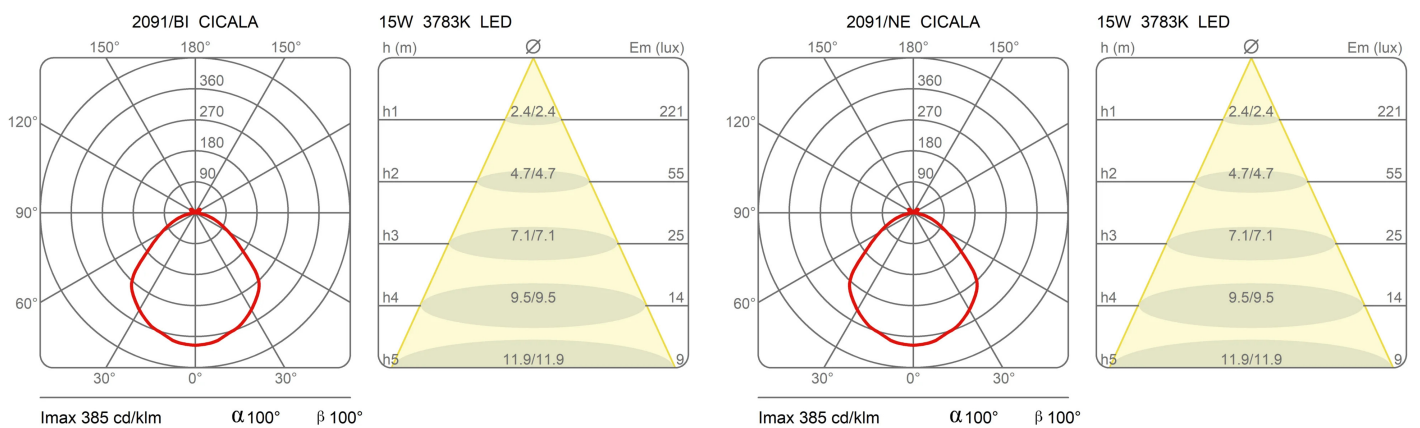

Certifications

Photometric curves