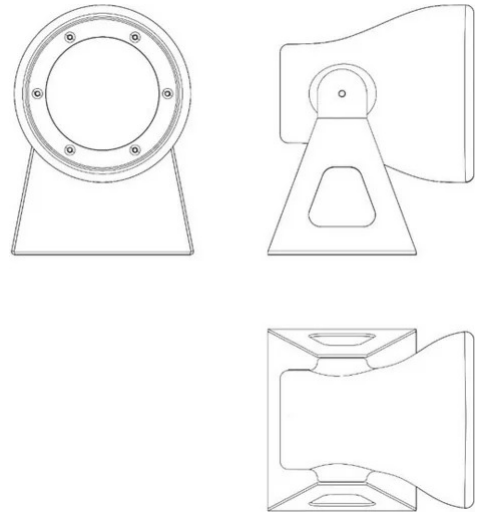

Minifrog

Emiliana Martinelli

colors

Typology Spotlight Floor

Utilisation External

230V 7 W 700 lm GU10

direct light

Outdoor lamp with adjustable direct light. With painted aluminium base. Lamp body moulded in polyethylene with rotational technology.

For LED bulb, complete with cable and plug.

Bulbs available cod.:

541Y beam wide

542Y beam medium

Available peg for the ground fixing (cod. 40192)

Family Minifrog
 Typology Spotlight Floor
 Utilisation External

Dimensions

Height 12 cm
 Profondità 12 cm
 Diameter 11 cm
 Weight 0.5 Kg

Materials

Structure	polyethylene	Diffuser	polycarbonate
Base	aluminium	Elementi	nylon

Voltage 230V
 Non dimmable

Certifications

EcoLabel