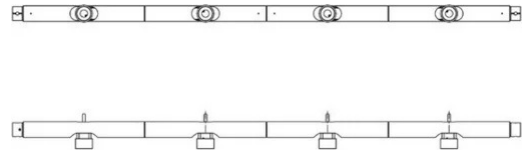

# Light Module Calabronet

Spot - Length 160 cm

Emiliana Martinelli

Andrea Menchini

colors

Typology Pendant

Utilisation Indoor

24V 4x 9 W 1224 lm (4896lm)

direct light

indirect light

## MODULE 40137/NE

Combinable swivel system, direct/indirect diffused light. Composed of two length of aluminium tubular profiles (70cm - 160cm) connected together with a particular joint (40032/NE) for different configurations. Module with spots for light source LED integrated and electronic driver inserted into the stud, to be fixed on the ceiling or false ceiling for two contiguous modules. Variation for G5 T5 8W/20W tube LED (40030/NE - 40031/NE) and ceiling stud for three profiles, to be fixed on the ceiling.

Family Light module Calabronet  
 Typology Pendant  
 Utilisation Indoor

**Dimensions**

Height 7 cm  
 Lunghezza 160 cm  
 Diameter 4,5 cm  
 Power supply cable length 400 cm  
 Weight 2.5 Kg

**Materials**